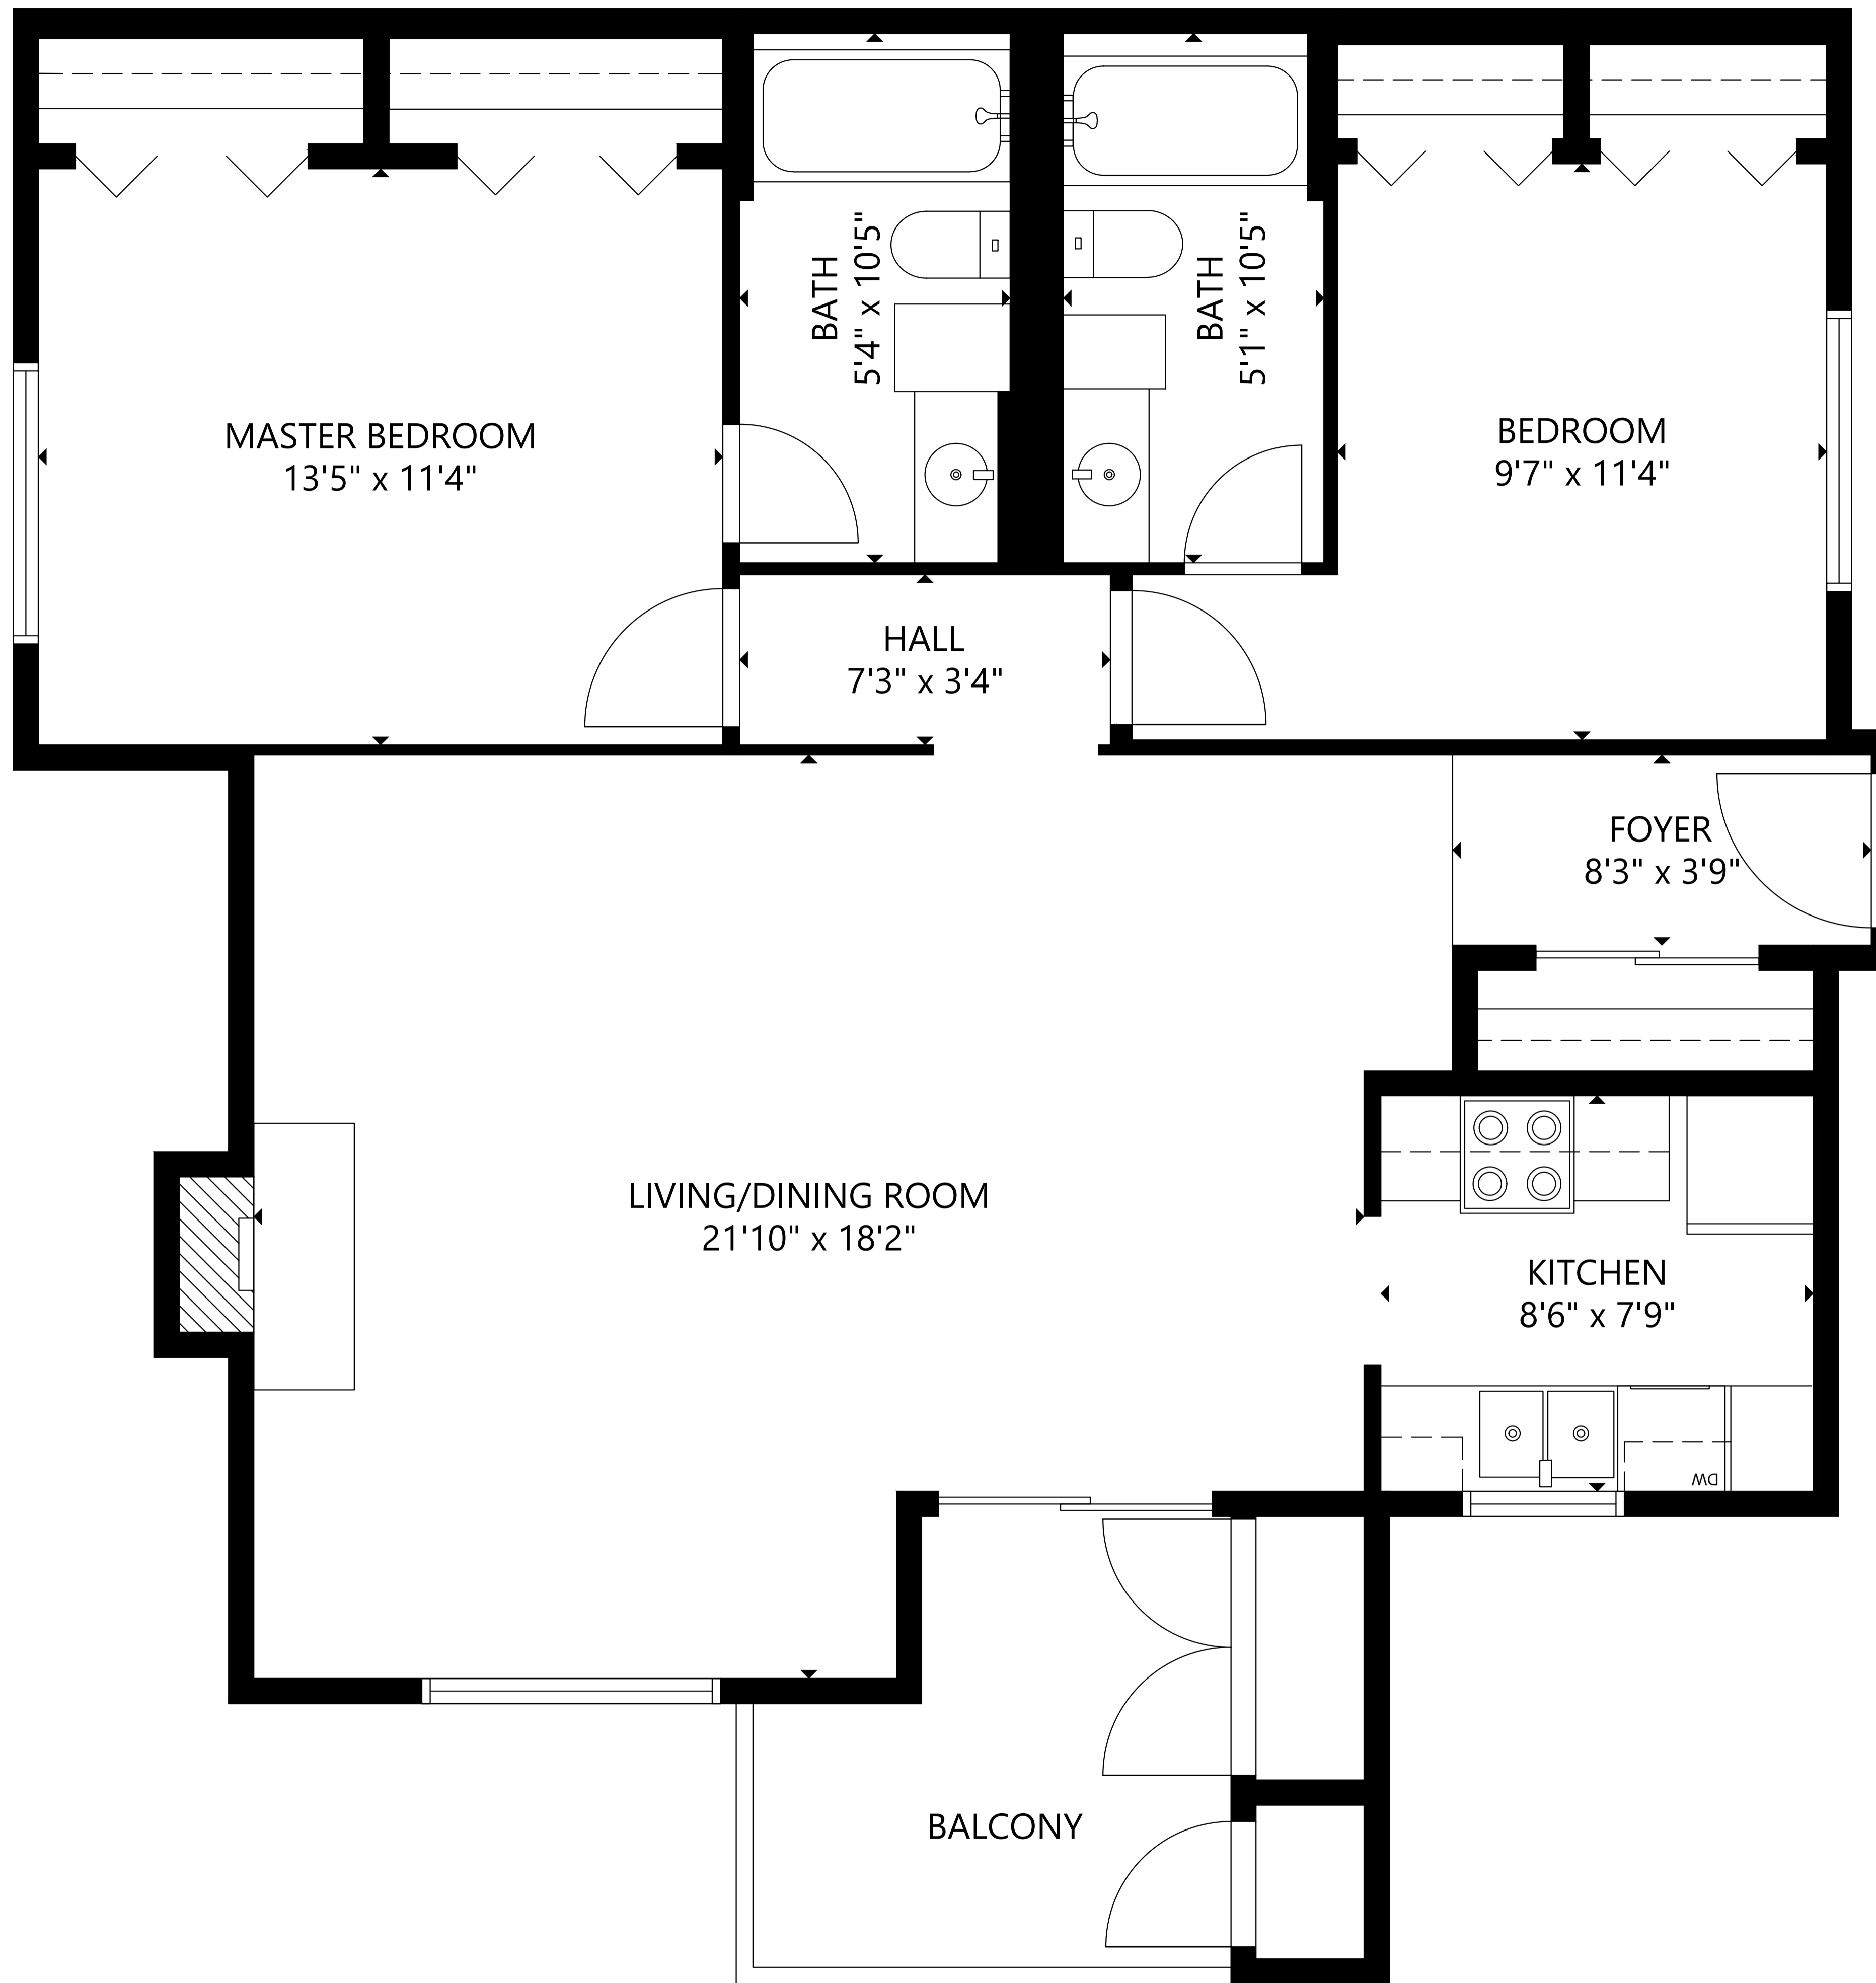

FLOOR 1

GROSS INTERNAL AREA  
 TOTAL: 735 sq ft  
 FLOOR 1: 735 sq ft  
 SIZE AND DIMENSIONS ARE APPROXIMATE, ACTUAL MAY VARY.

FLOOR 1

GROSS INTERNAL AREA  
 TOTAL: 992 sq ft  
 FLOOR 1: 992 sq ft  
 SIZE AND DIMENSIONS ARE APPROXIMATE, ACTUAL MAY VARY.